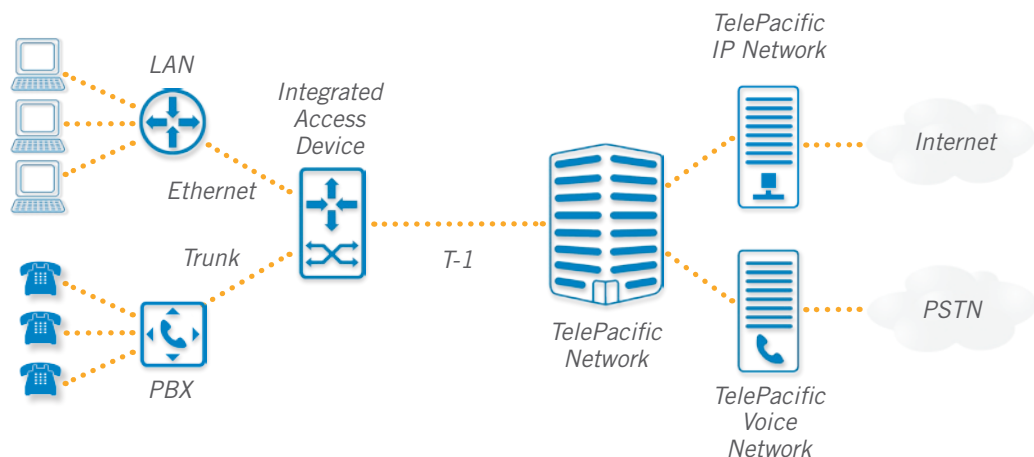

Flex Trunk/PRI

You act like a "big" guy. You bought the same PBX equipment. Your communications network is a well-oiled machine. Now, take advantage of your equipment with services made for the company that is just your size.

Get it all—local, long distance, Internet access or Private IP/VPN services—in one digital connection. Giving you the services you need, in the size and price that is right for you.

What is a Flex Trunk or Flex PRI Bundle?

A Flex Trunk or PRI Bundle delivers both voice and data over a high capacity T-1, customizing the voice/data allocation to meet the needs of your business.

- High capacity, end-to-end digital voice connections in the flavor—fractional SuperTrunk or PRI—that meets the needs of your business.
- Data services over our fully-meshed IP network with Service Level Agreements offering up to 99.999% uptime. Available as a Private IP VPN solution for multiple locations or remote access users.
- Aggressive calling plans suitable for your traffic patterns.
- Six voice and data features to enhance your internal and external communications and efficiency of your business.

Flex Trunk/PRI Bundle Architecture

Get it all, local,
long distance,
Internet access
or VPN services
in one package.

As always with TelePacific, you get:

- 24-Hour Technical Support
- Toll Fraud Monitoring
- Voice and Data Service Level Agreements