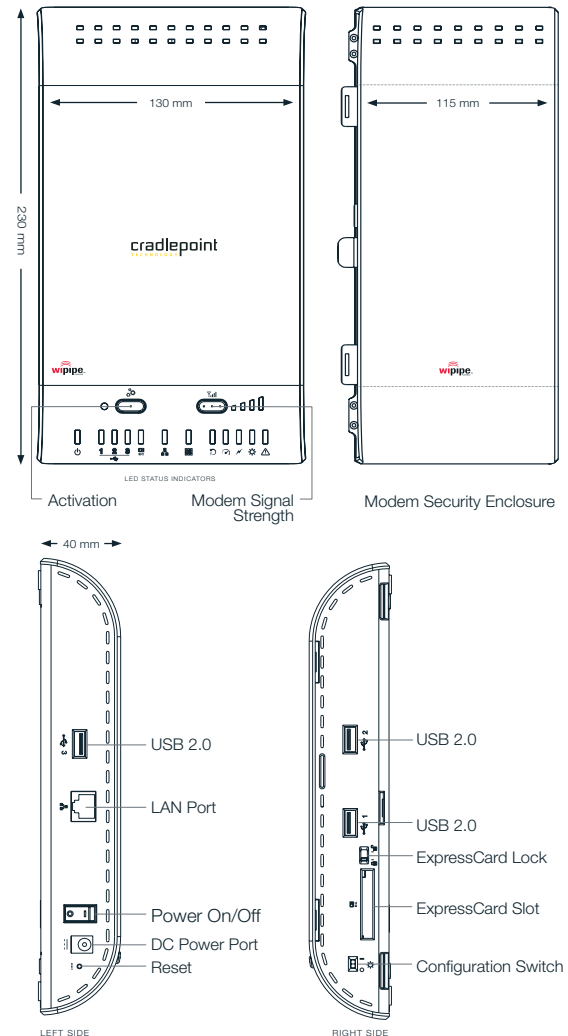

DETAILS

Drop-In, Easy To Use Adapter - No Software To Install
Compatible with 200 + LTE, WiMAX, EVDO, HSPA+ USB and ExpressCard modems www.cradlepoint.com/modems
Power-over-Ethernet allows you to place the CBA750 at the Best Location
10/100 BASE-T Ethernet Port
IEEE 802.3u Compliant, Static IP, PPPoE, PPTP, and L2TP Connection Types
Universal Plug-n-Play and Application-Level Gateway for Internet Applications: Email, FTP, Gaming, Remote Desktop, NetMeeting, Telnet, SSH, and SCP
Flash Memory for Firmware Upgrades and Save/Restore Settings
Easy Local or Remote Management via HTTP, HTTPS, Compatible with WiPipe Central Managed Services & SNMPv1

MINIMUM REQUIREMENTS

Mobile Broadband Data Modem with Active Subscription (USB or ExpressCard) **
Management Interface Requires An Internet Browser: Internet Explorer v6.0, Firefox v2.0, or Safari v1.0 Minimum

IN THE BOX

- CBA750 3G/4G Mobile Broadband Adapter
- Quick Start Guide
- Mounting Hardware
- CAT5 Ethernet Cable
- AC Power Adapter

* Based on Mobile Broadband Coverage

RECOMMENDED ACCESSORIES

Modem Security Enclosure

wipipe CENTRAL
Secure, Manage & Maintain The Edge of 3G/4G Network

BUSINESS-GRADE MODEMS

designed specifically for CradlePoint Products, giving businesses the best data connection possible.

MC100E   **MC100E**